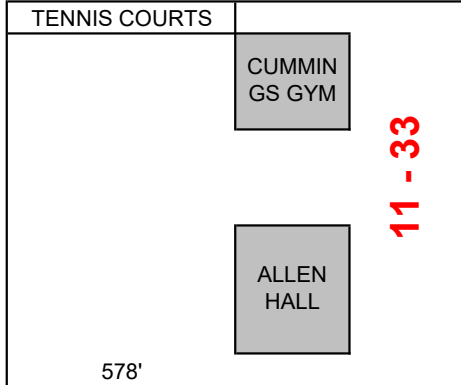

CULTURAL ARTS CTR

34 - 48

587'

E. PENNSYLVANIA

1110'

79 - 107

EMILY HALL

587'

CHAUDOIN HALL

1112'

AMELIA AVE

W. UNIVERSITY

TENNIS COURTS

CUMMINGS GYM

ALLEN HALL

11 - 33